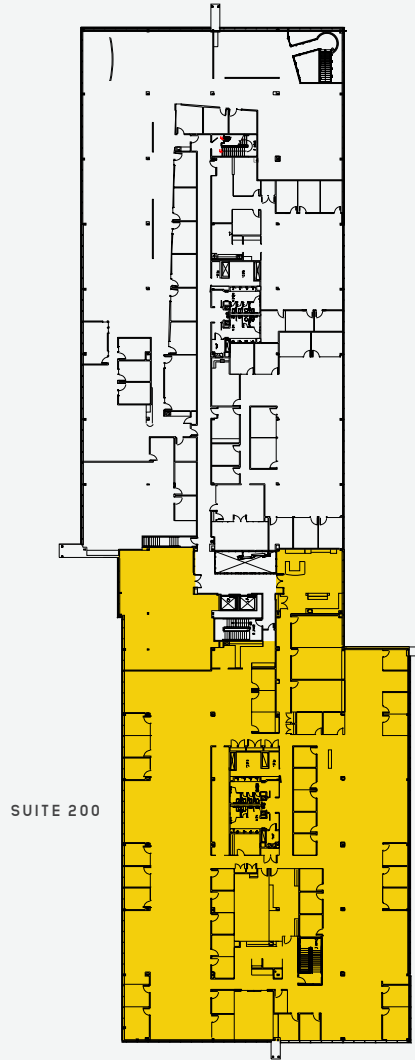

FLOOR 2

❖ Suite 200

Size: 28,843 rsf

Available now

Highlights:

- ❖ High-end finishes
- ❖ 35 private offices
- ❖ Private restrooms
- ❖ Three boardrooms
- ❖ Bullpen for +125 seats
- ❖ Three sides of glass

CAMPUS MAP

Arborcrest

FLOOR 3

❖ Suite 302

Size: 17,543 rsf

Available now

CAMPUS MAP