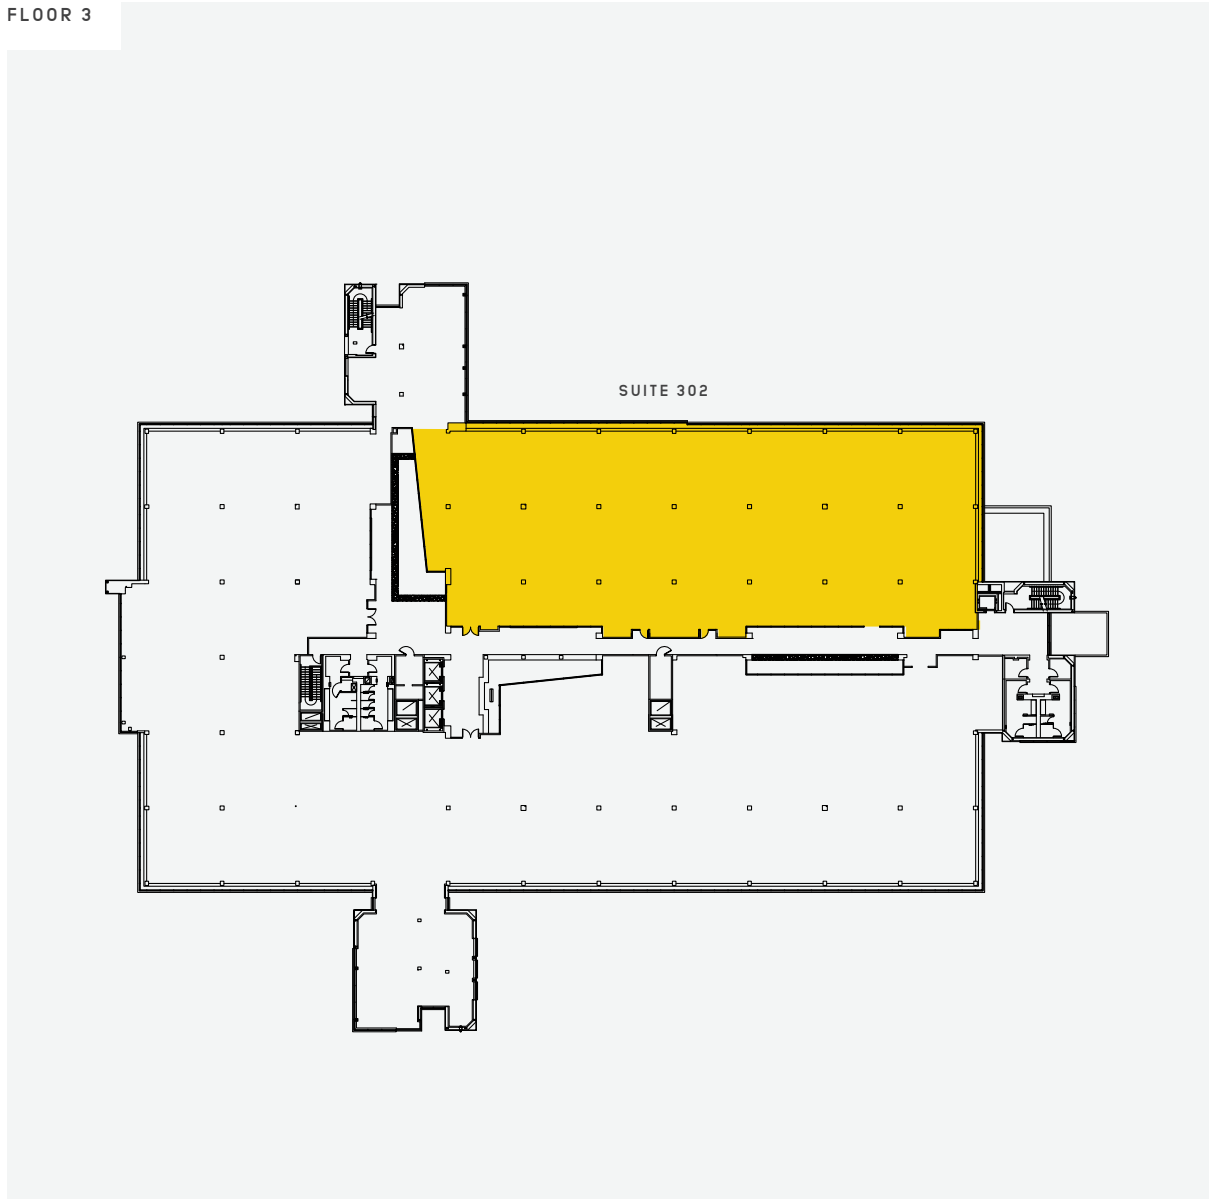

FLOOR 2

❖ Suite 200

Size: 28,843 rsf

Available now

Highlights:

- ❖ High-end finishes
- ❖ 35 private offices
- ❖ Private restrooms
- ❖ Three boardrooms
- ❖ Bullpen for +125 seats
- ❖ Three sides of glass

CAMPUS MAP

Arborcrest

FLOOR 3

❖ Suite 302

Size: 17,543 rsf

Available now

CAMPUS MAP