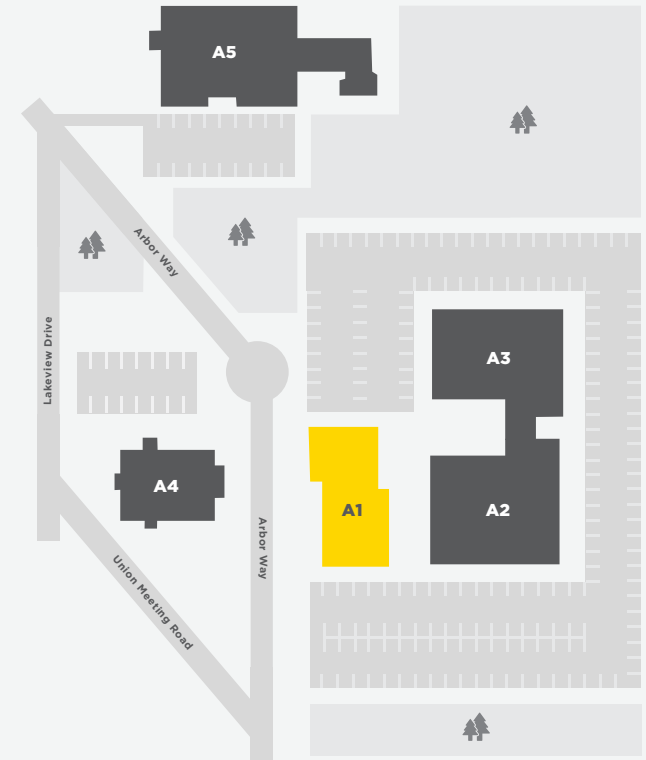

FLOOR 2

❖ Suite 200

Size: 28,843 rsf

Available now

Highlights:

- ❖ High-end finishes
- ❖ 35 private offices
- ❖ Private restrooms
- ❖ Three boardrooms
- ❖ Bullpen for +125 seats
- ❖ Three sides of glass

CAMPUS MAP

Arborcrest

FLOOR 3

❖ Suite 302

Size: 17,543 rsf

Available now

CAMPUS MAP